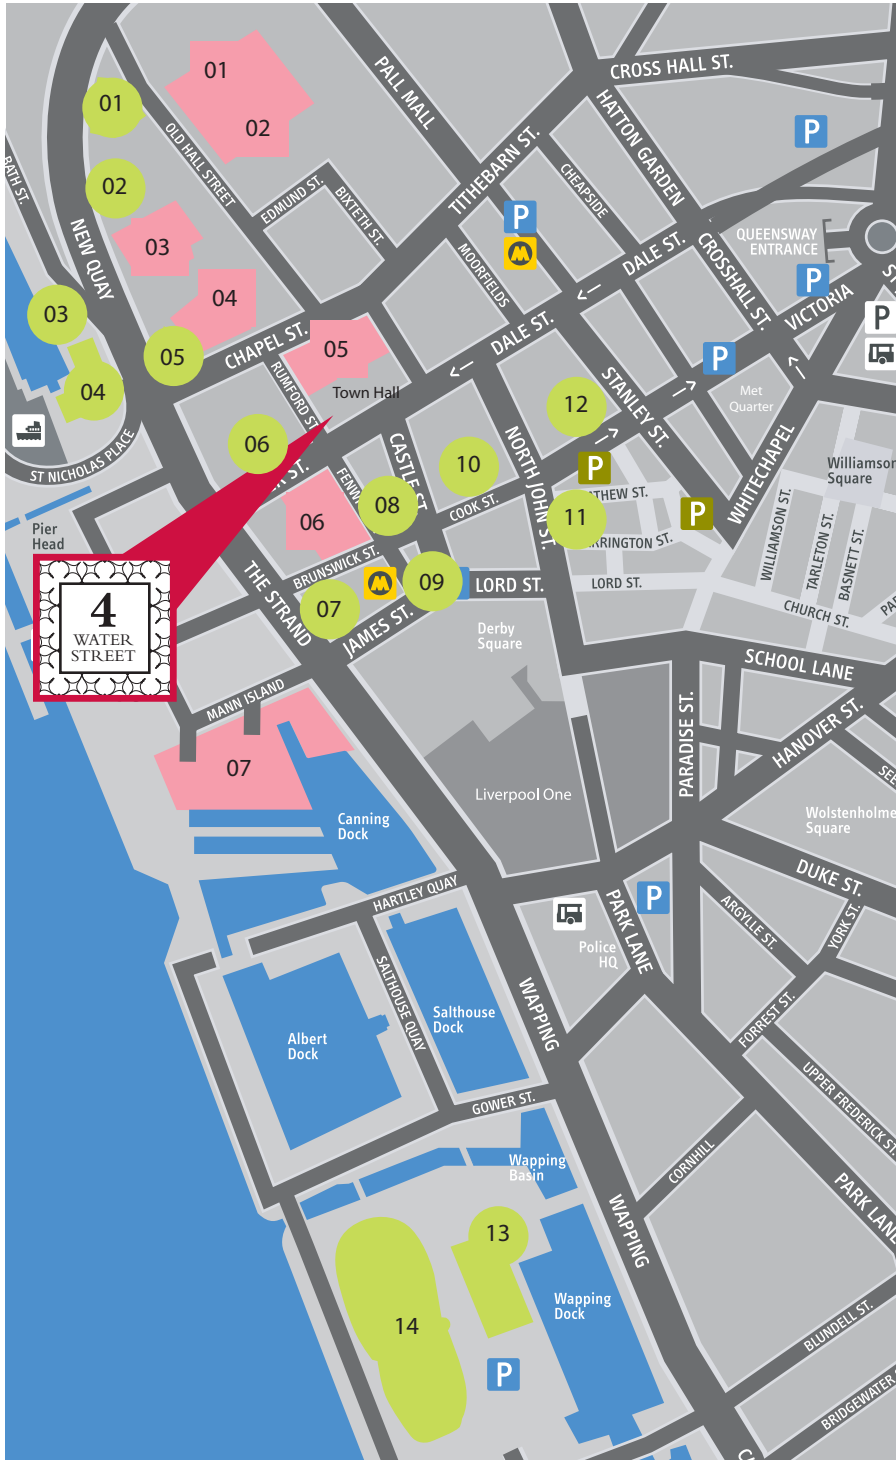

Office

- The Plaza 01
- St Pauls Square 02
- The Capital 03
- Unity 04
- Exchange Flags 05
- India Buildings 06
- Mann Island 07

Leisure

- 01 Radisson Hotel
- 02 Panoramic
- 03 Malmaison Hotel
- 04 Crowne Plaza Hotel
- 05 Thistle Hotel
- 06 News Bar
- 07 Heathcotes
- 08 The Restaurant Bar & Grill
- 09 Room
- 10 Piccolino
- 11 Hard Days Night Hotel
- 12 Living Room
- 13 Jurys Inn
- 14 Echo Arena and BT Conference Centre